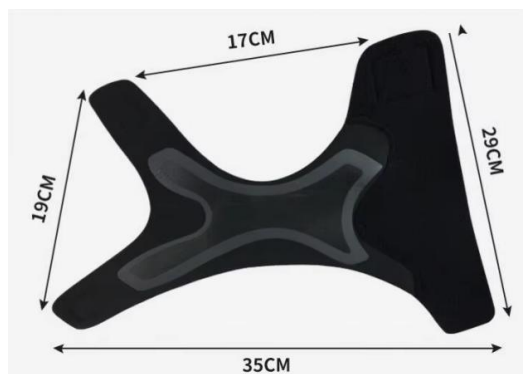

Size Chart

Size L			
S	M	L	XL
35-38	39-41	42-45	45-48
SHOE SIZE	SHOE SIZE	SHOE SIZE	SHOE SIZE