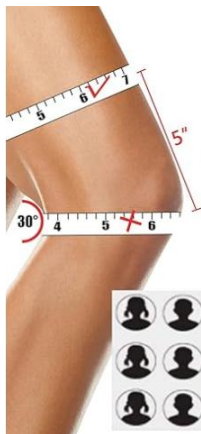

Knee Compression Sleeve Support with Patella Gel Pad & Side Spring Stabilizers

Item No: k23
 Material: Nylon
 Size : M L XL
 Color: Pink,blue,purple
 Packing: 1 piece / opp bag,50 pcs/carton

Supportive Patella Knee Brace – Offering 360° support with a built-in patella gel pad and side stabilizers this knee stabilizer lets you bend, squat, and move with more control and improved comfort to reduce strain, tension, and pain during activities.

Common Examples of Use

prevent and alleviate muscle pain and knee pain
 suitable for many sports activities, such as running, climbing, yoga, football, basketball, badminton, tennis, and more, which can Provides effective protection.
 protect the knees from scratches, abrasions, and avoid unnecessary injuries and pains.

Product Features

Double-layer non-slip strips greatly reduce the possibility of sleeves sliding down
 3D structure of woven, high-precision knitting cutting technology

Size Chart

SIZE CHART

Please measure your thigh circumference 5 inches above your kneecup

	M	13.78 "-15.35"
	L	15.35 "-17.72"
	XL	17.72 "-20.47"