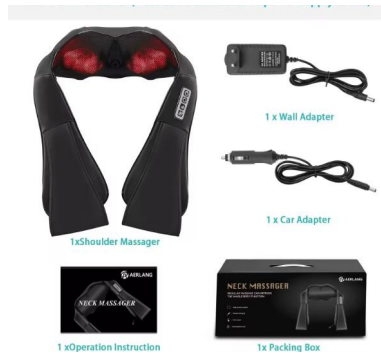

Shiatsu Neck and Back Massager

Item No: MS04
 Material: PU.mesh cloth
 12V DC power, 24W
 Color: Black, Gray,Pink
 Packing: 1 set / box,40*18*18cm, 1.74kgs
 6 boxes in one carton,56*42*38cm,12kgs

Designed to target troublesome spots in your neck, lower- & upper-back and shoulders, the pillow features 8 deep-kneading Shiatsu massage heads to soothe and invigorate sore muscles.

Product Features

- Shiatsu Massage with heat
- 3 speed massage levels
- 8 Rotating kneading rollers
- 15 min safety auto off
- Multi-purpose use